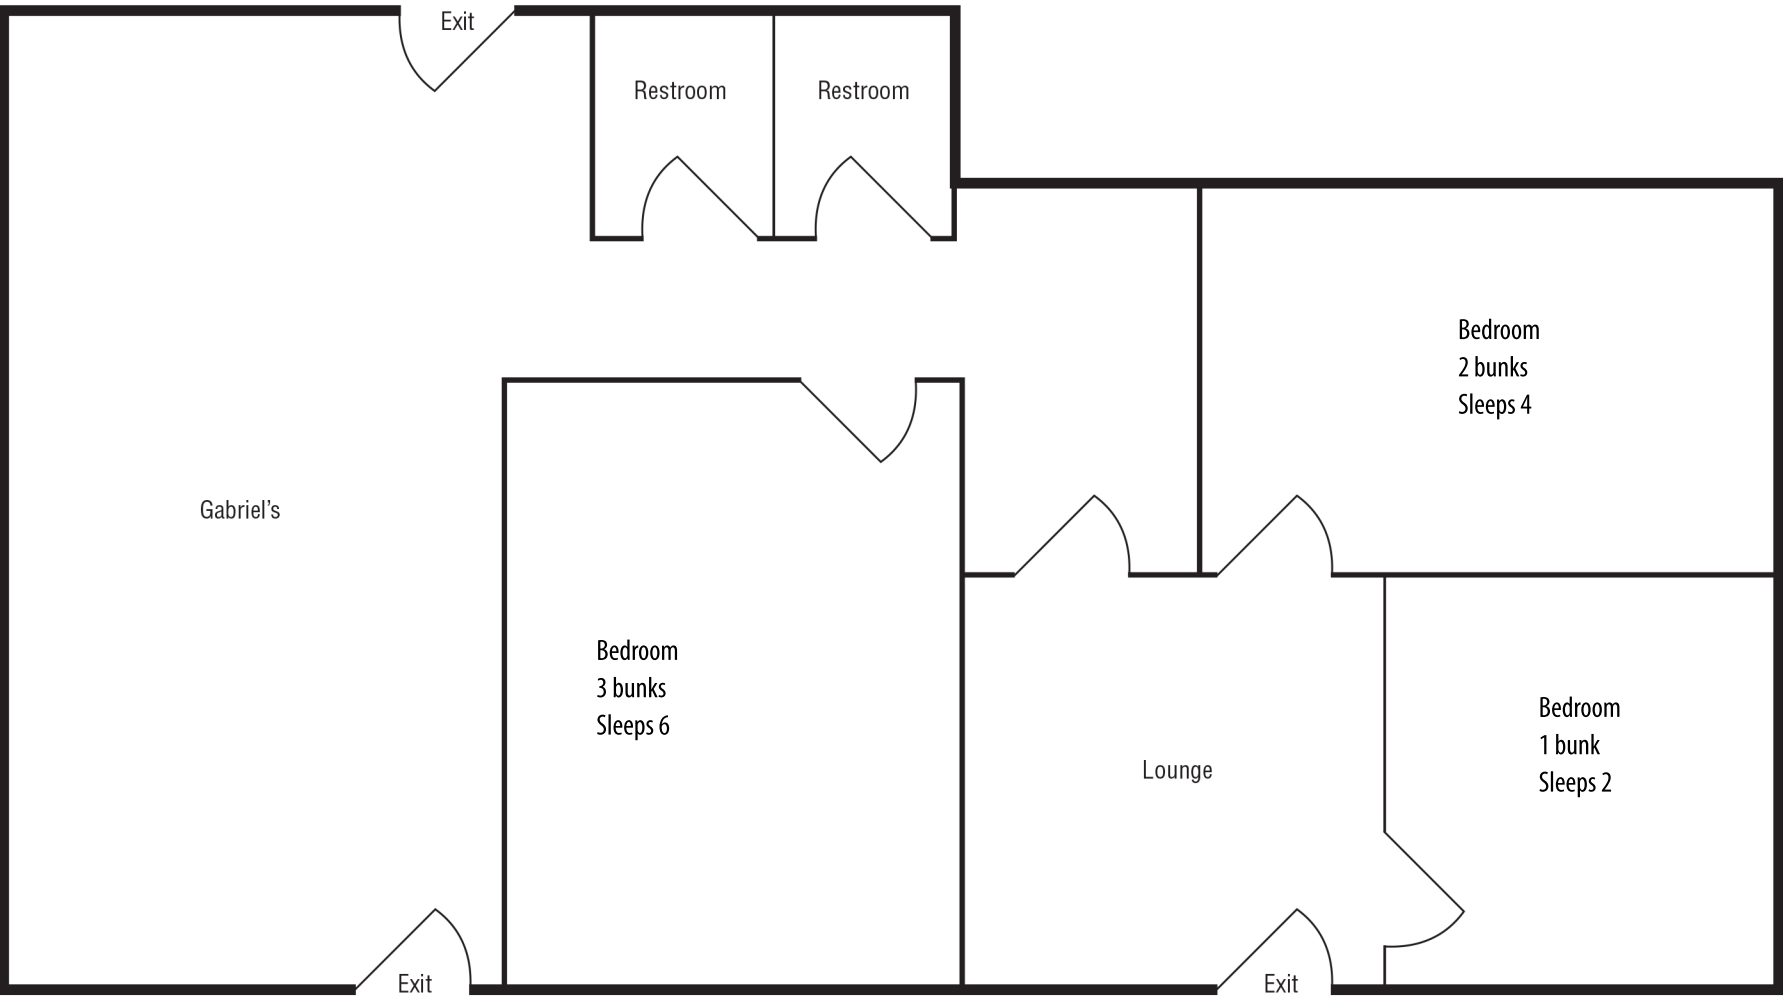

# Gabriel's

Exit

Restroom

Restroom

Bedroom  
2 bunks  
Sleeps 4

Gabriel's

Bedroom  
3 bunks  
Sleeps 6

Lounge

Bedroom  
1 bunk  
Sleeps 2

Exit

Exit